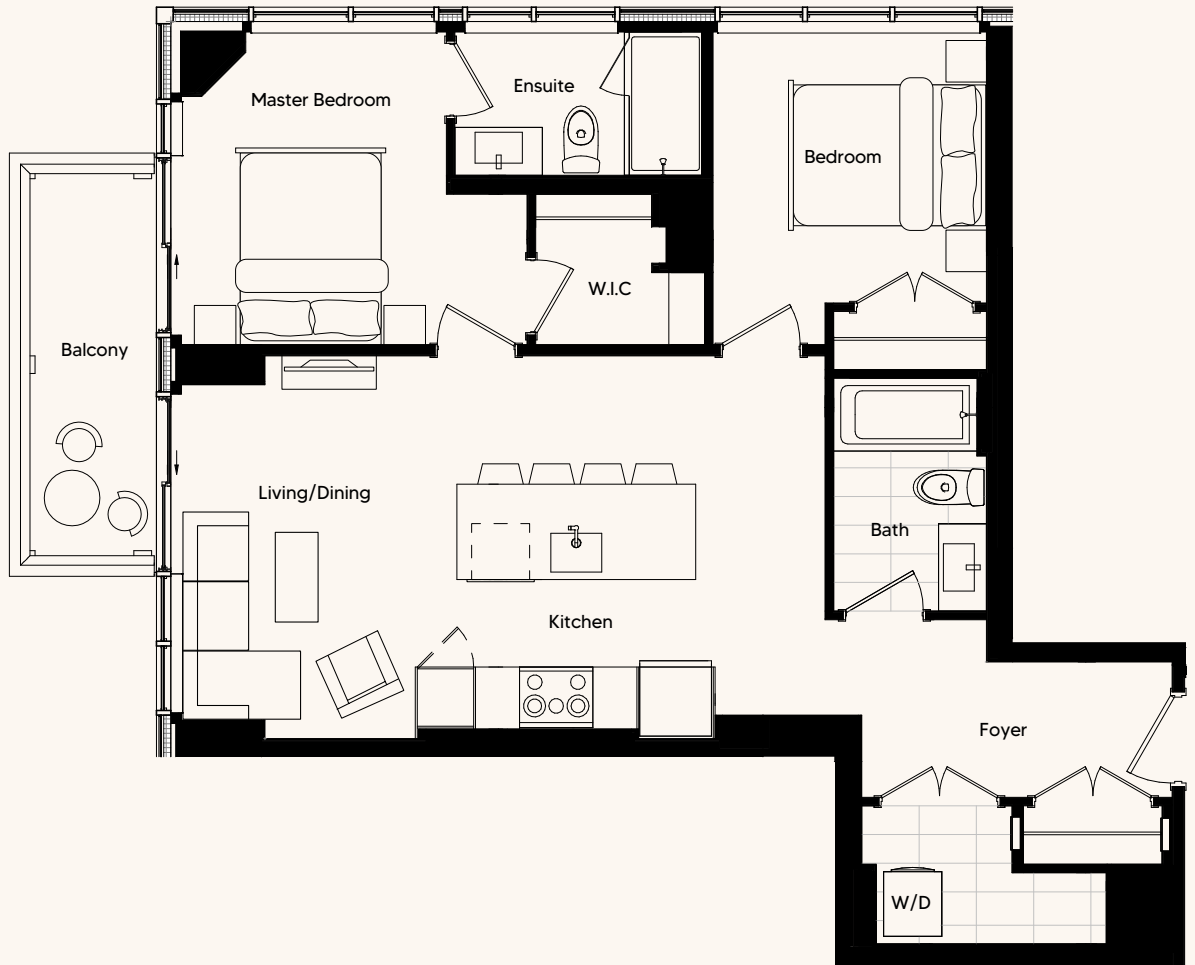

UPTEN

201 10 Ave SE
Calgary, AB

2 BED, 2 BATH

10
X-10
SUITE
SUITE
SUITE

*Strategic Group reserves the right to make changes and modifications to the information contained herein without prior notice. Dimensions, sizes, areas, specifications, layouts and materials are approximate only and subject to change without notice, E & O, E.