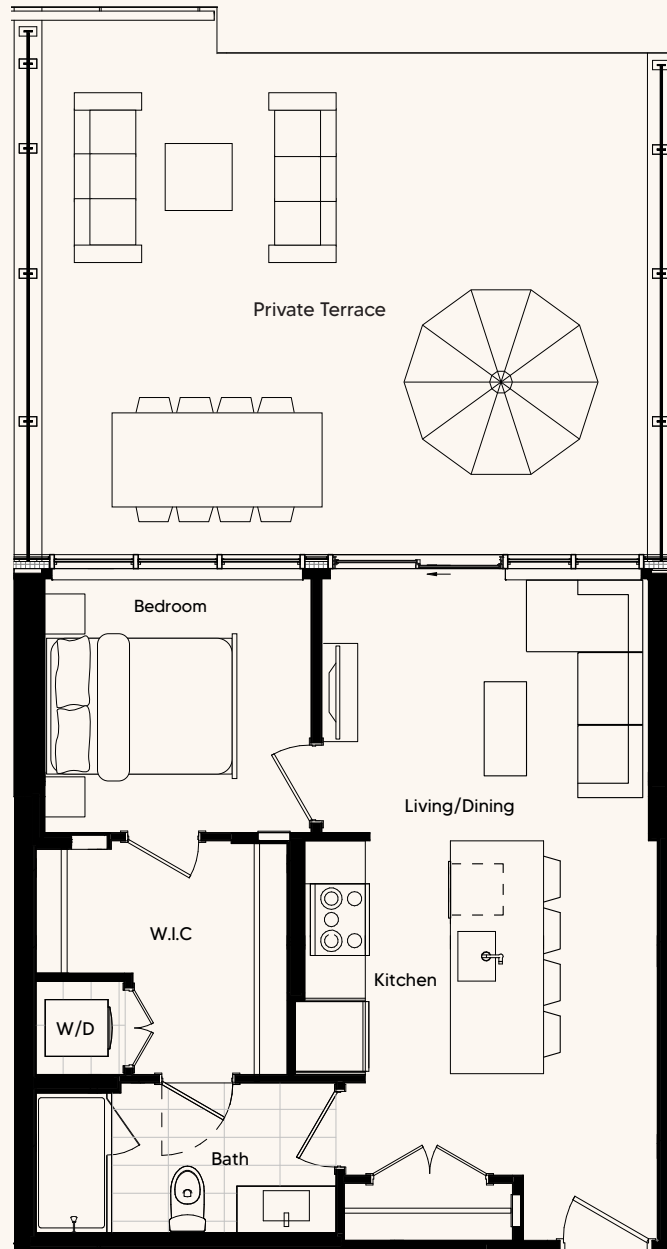

# UPTEN

201 10 Ave SE  
Calgary, AB

1 BED, 1 BATH

301  
301  
SUITE  
SUITE

\*Strategic Group reserves the right to make changes and modifications to the information contained herein without prior notice. Dimensions, sizes, areas, specifications, layouts and materials are approximate only and subject to change without notice, E & O, E.