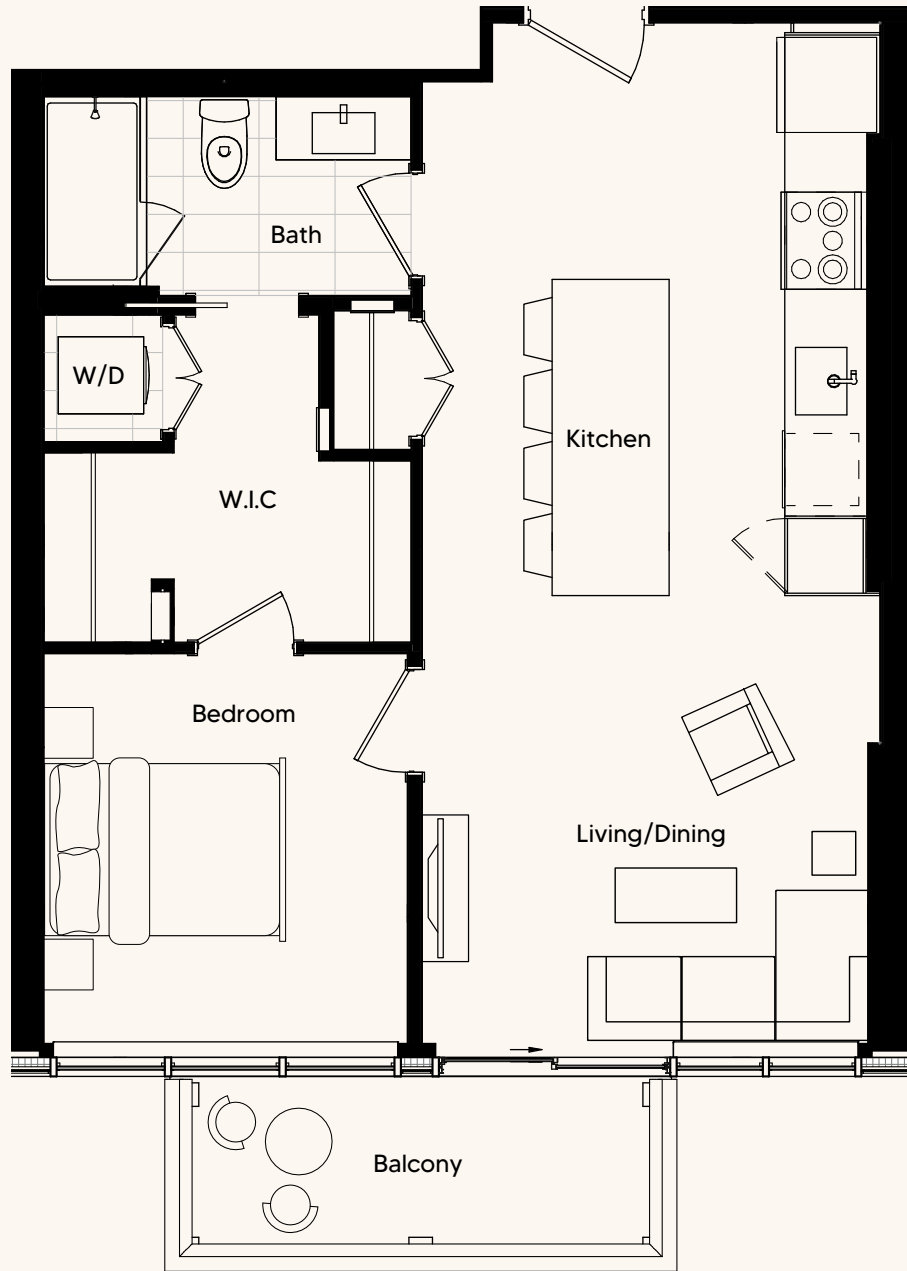

UPTEN

201 10 Ave SE
Calgary, AB

1 BED, 1 BATH

SUITE
X-06

*Strategic Group reserves the right to make changes and modifications to the information contained herein without prior notice. Dimensions, sizes, areas, specifications, layouts and materials are approximate only and subject to change without notice, E & O, E.