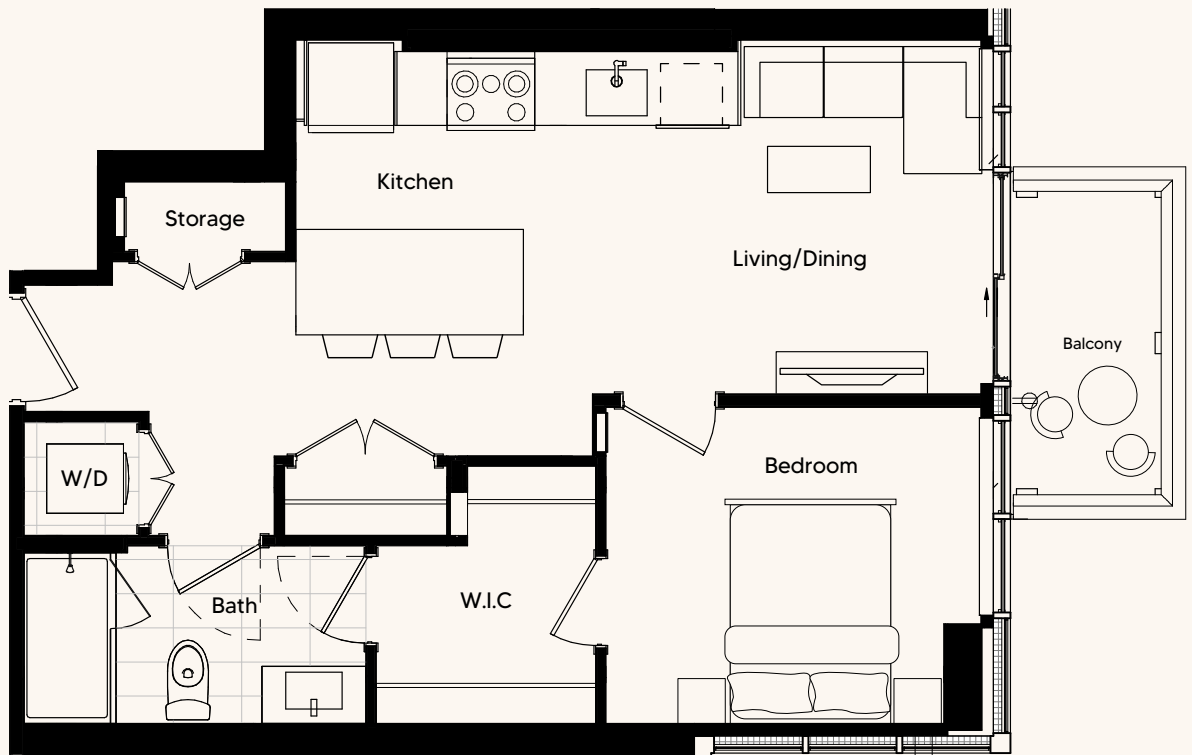

UPTEN

201 10 Ave SE
Calgary, AB

1 BED, 1 BATH

4-04
X-04
SUITE
S

*Strategic Group reserves the right to make changes and modifications to the information contained herein without prior notice. Dimensions, sizes, areas, specifications, layouts and materials are approximate only and subject to change without notice, E & O, E.