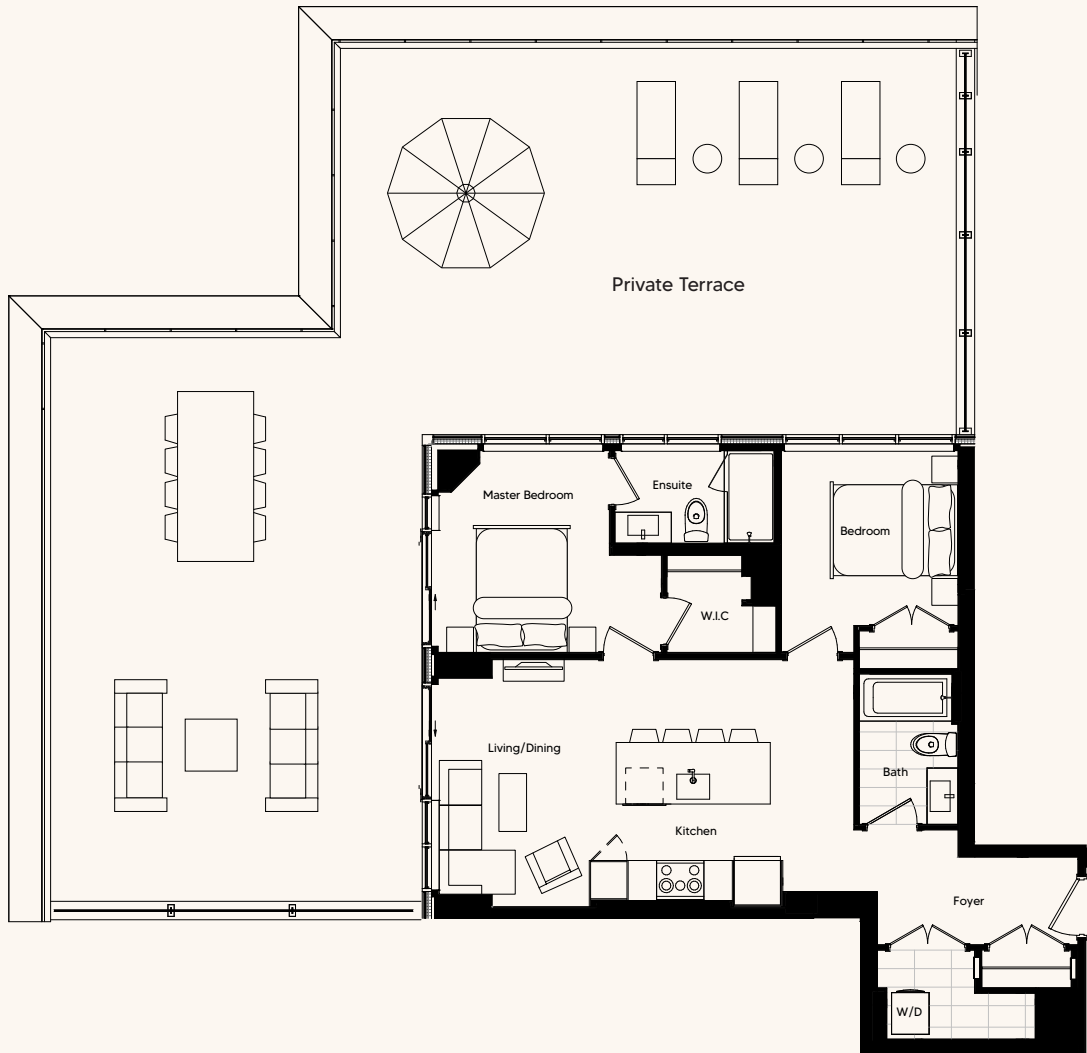

UPTEN

201 10 Ave SE
Calgary, AB

2 BED, 2 BATH

307
SUITE
307

*Strategic Group reserves the right to make changes and modifications to the information contained herein without prior notice. Dimensions, sizes, areas, specifications, layouts and materials are approximate only and subject to change without notice, E & O, E.