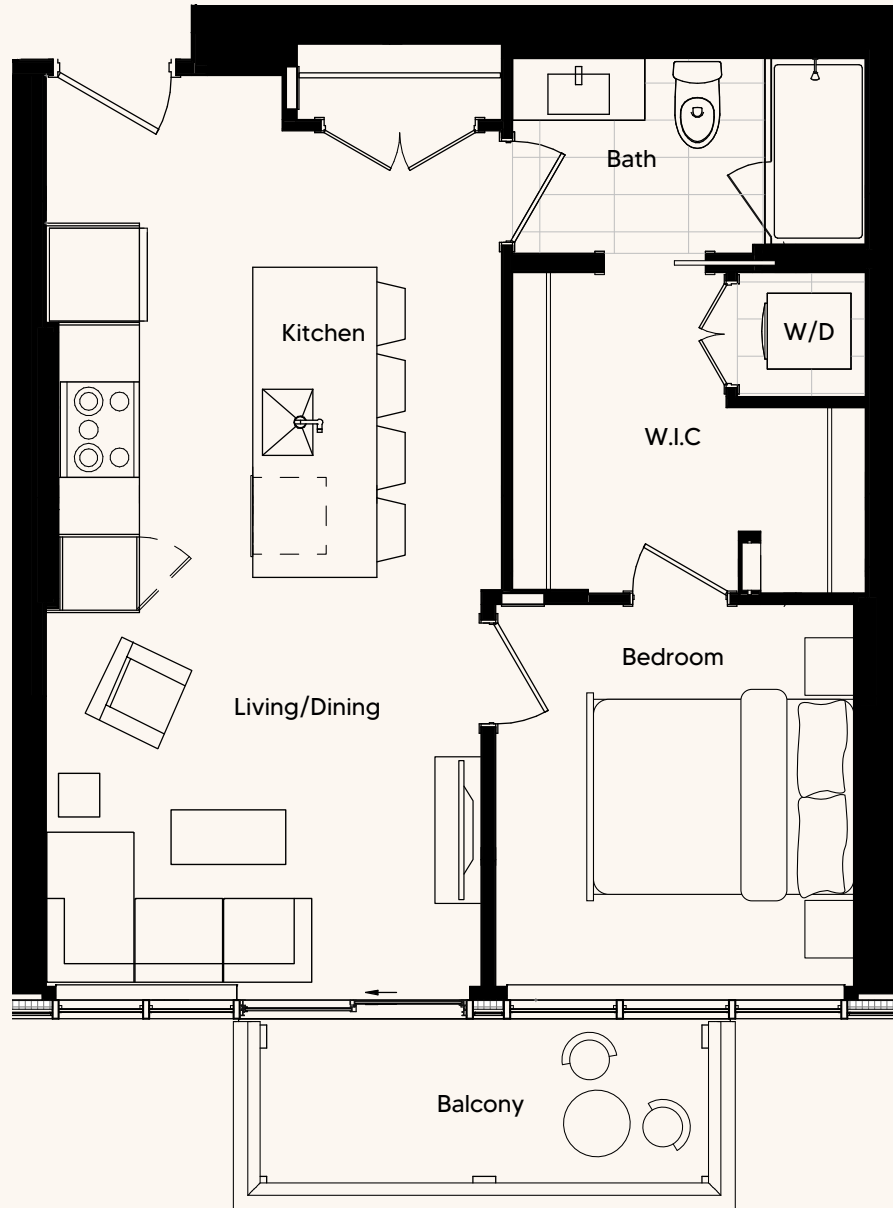

UPTEN

201 10 Ave SE
Calgary, AB

1 BED, 1 BATH

SUITE
X-07

*Strategic Group reserves the right to make changes and modifications to the information contained herein without prior notice. Dimensions, sizes, areas, specifications, layouts and materials are approximate only and subject to change without notice, E & O, E.