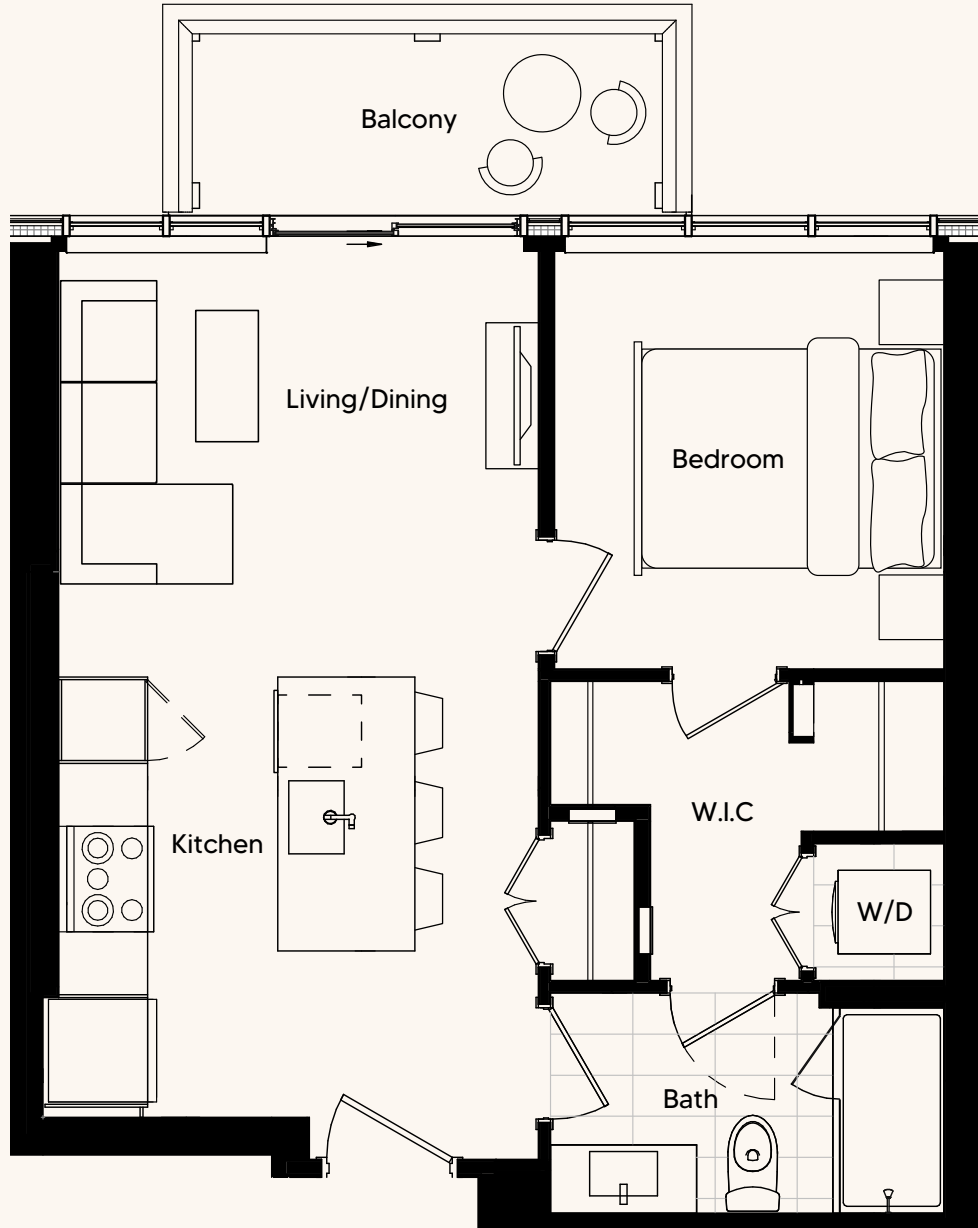

UPTEN

201 10 Ave SE
Calgary, AB

1 BED, 1 BATH

1
-
1
X
-
1
SUITE

*Strategic Group reserves the right to make changes and modifications to the information contained herein without prior notice. Dimensions, sizes, areas, specifications, layouts and materials are approximate only and subject to change without notice, E & O, E.