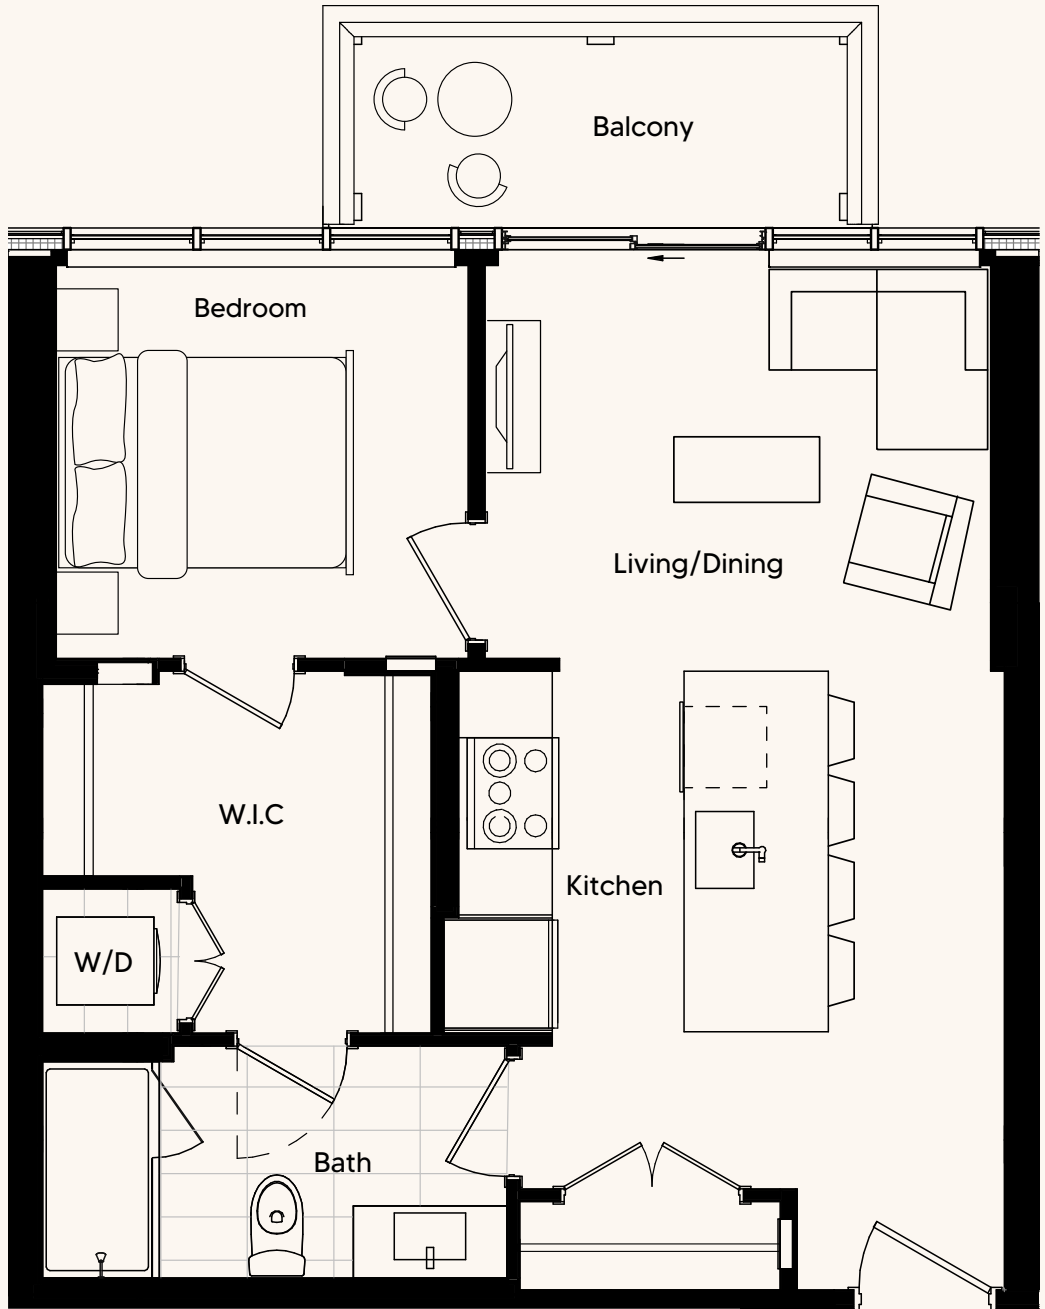

UPTEN

201 10 Ave SE
Calgary, AB

1 BED, 1 BATH

1
X-01
SUITE

*Strategic Group reserves the right to make changes and modifications to the information contained herein without prior notice. Dimensions, sizes, areas, specifications, layouts and materials are approximate only and subject to change without notice, E & O, E.