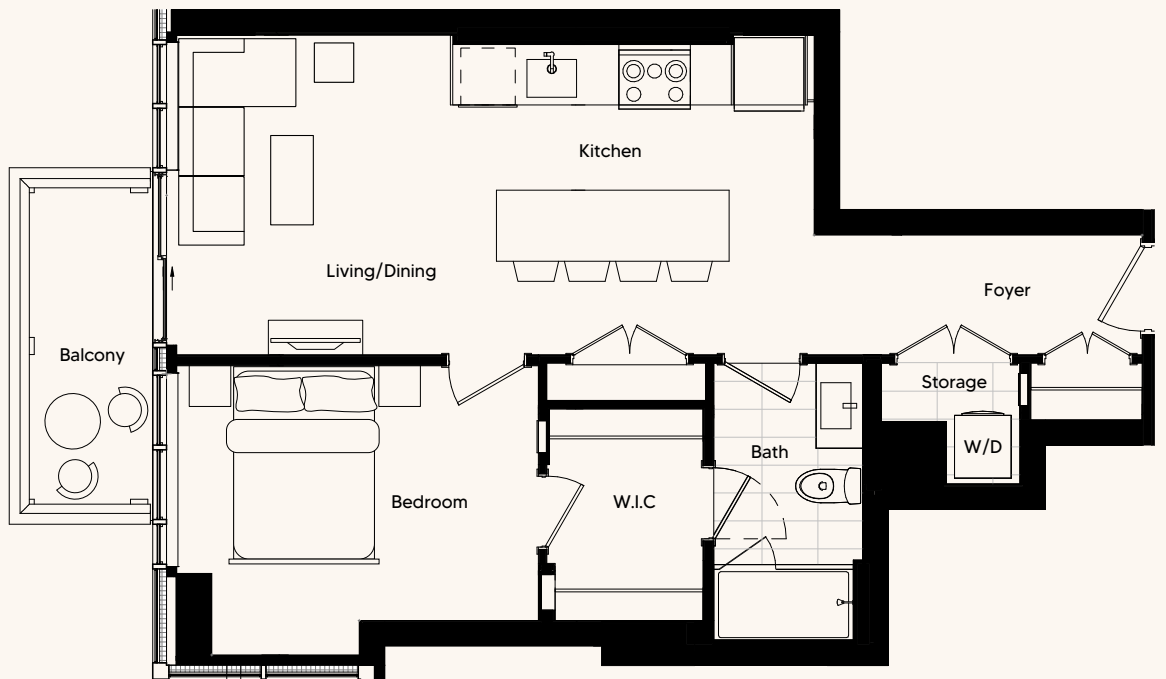

UPTEN

201 10 Ave SE
Calgary, AB

1 BED, 1 BATH

6-09
X-09
SUITE
SUITE
SUITE

*Strategic Group reserves the right to make changes and modifications to the information contained herein without prior notice. Dimensions, sizes, areas, specifications, layouts and materials are approximate only and subject to change without notice, E & O, E.